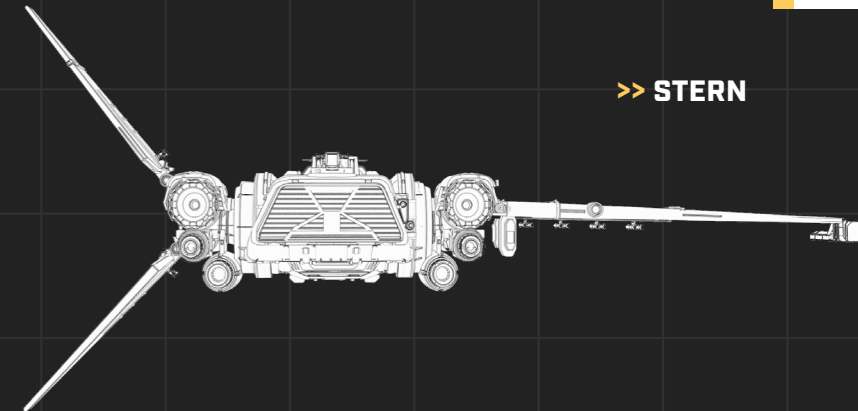

PROPULSION

JUMP DRIVE	1x Medium
QUANTUM DRIVE	1x Medium
THRUSTERS	2x Name TBC (Main)
	12x Fixed mav TBC
POWER PLANT	2x Medium

HULL

ARMOR	1x Medium
LIFE SUPPORT	1x Medium
FUEL TANKS	2x Medium
QUANTUM FUEL TANK	2x Medium

>> STARBOARD

>> PORT

>> DORSAL

>> STERN

>> LATERAL

>> BOW

DRAKKE INTERPLANETARY

The models featured in this publication are approved for use in the UEE. Some items of equipment are available as extra-cost options only. Specifications correct at date of publish. For information on standard and optional equipment, please consult your local Dealer. Specifications, features and appearance are subject to revision during development.