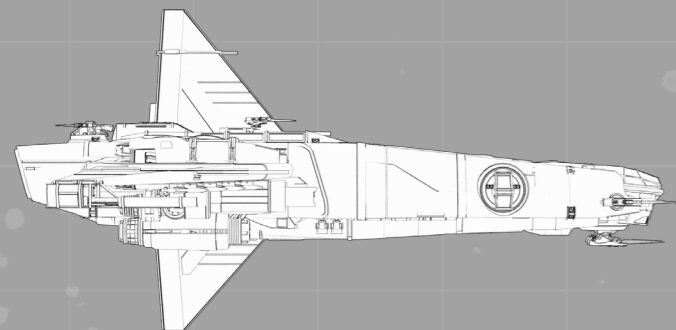

BASIC STATS

LENGTH	55m
WIDTH	56m (flight) 27m (landed)
HEIGHT	31m (landed) 11m (without wings)
MASS	TBC
FLIGHT SPEED	TBC
SEATS (STATIONS)	4
CARGO CAPACITY	72 SCU

WEAPONS

HARD POINTS	2x S4 (S3 gimbal weapon) wing (left side)
	4x S5 (S4 gimbal weapon) front
TURRETS	2x turrets with S2 guns (side coverage)
	1x remote turret with S2 guns (rear coverage)
MISSILES	4x S4 Missile Rack (right wing)
	•2x S3 on each
COUNTERMEASURES	Chaff/Flare

PROPULSION

JUMP DRIVE	1x Medium
QUANTUM DRIVE	1x Medium
THRUSTERS	2x Name TBC (Main)
	12x Fixed mav TBC
POWER PLANT	2x Medium

HULL

ARMOR	1x Medium
LIFE SUPPORT	1x Medium
FUEL TANKS	2x Medium
QUANTUM FUEL TANK	2x Medium

>> STARBOARD