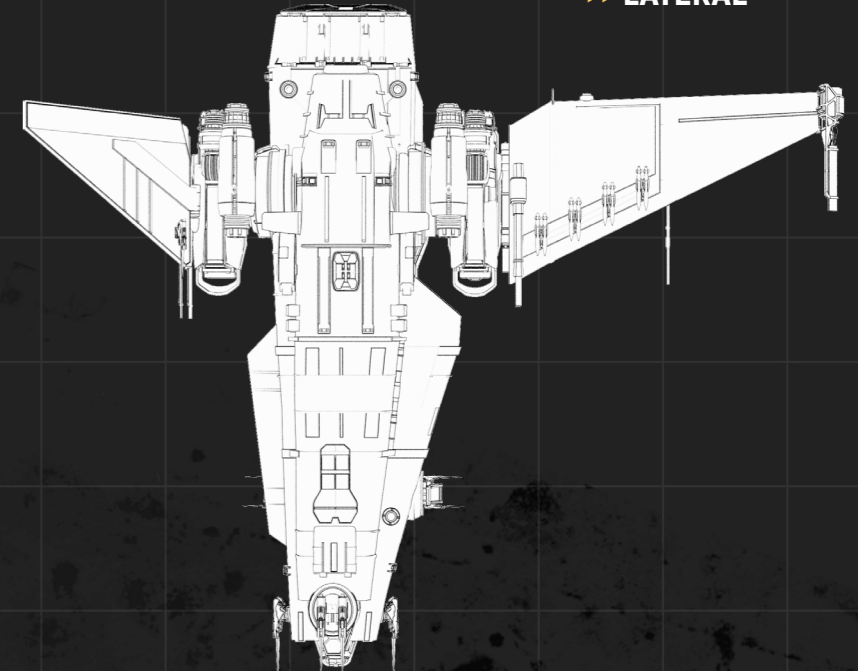

BASIC STATS

LENGTH	55m
WIDTH	56m (flight) 27m (landed)
HEIGHT	31m (landed) 11m (without wings)
MASS	TBC
FLIGHT SPEED	TBC
SEATS (STATIONS)	4
CARGO CAPACITY	72 SCU

WEAPONS

HARD POINTS	2x S4 (S3 gimbal weapon) wing (left side)
	4x S5 (S4 gimbal weapon) front
TURRETS	2x turrets with S2 guns (side coverage)
	1x remote turret with S2 guns (rear coverage)
MISSILES	4x S4 Missile Rack (right wing)
	•2x S3 on each
COUNTERMEASURES	Chaff/Flare

PROPULSION

JUMP DRIVE	1x Medium
QUANTUM DRIVE	1x Medium
THRUSTERS	2x Name TBC (Main)
	12x Fixed mav TBC
POWER PLANT	2x Medium

HULL

ARMOR	1x Medium
LIFE SUPPORT	1x Medium
FUEL TANKS	2x Medium
QUANTUM FUEL TANK	2x Medium

>> STARBOARD

>> PORT

>> DORSAL

>> STERN

>> LATERAL

>> BOW

DRAKKE INTERPLANETARY

The models featured in this publication are approved for use in the UEE. Some items of equipment are available as extra-cost options only. Specifications correct at date of publish. For information on standard and optional equipment, please consult your local Dealer. Specifications, features and appearance are subject to revision during development.