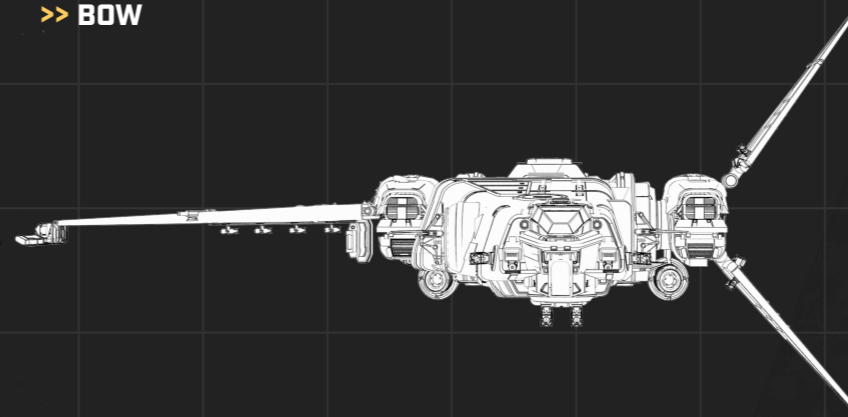

BASIC STATS

LENGTH	55m
WIDTH	56m (flight) 27m (landed)
HEIGHT	31m (landed) 11m (without wings)
MASS	TBC
FLIGHT SPEED	TBC
SEATS (STATIONS)	4
CARGO CAPACITY	72 SCU

WEAPONS

HARD POINTS	2x S4 (S3 gimbal weapon) wing (left side)
	4x S5 (S4 gimbal weapon) front
TURRETS	2x turrets with S2 guns (side coverage)
	1x remote turret with S2 guns (rear coverage)
MISSILES	4x S4 Missile Rack (right wing)
	•2x S3 on each
COUNTERMEASURES	Chaff/Flare

>> STARBOARD

>> PORT

>> DORSAL

>> STERN

>> LATERAL

>> BOW

DRAKKE INTERPLANETARY

The models featured in this publication are approved for use in the UEE. Some items of equipment are available as extra-cost options only. Specifications correct at date of publish. For information on standard and optional equipment, please consult your local Dealer. Specifications, features and appearance are subject to revision during development.