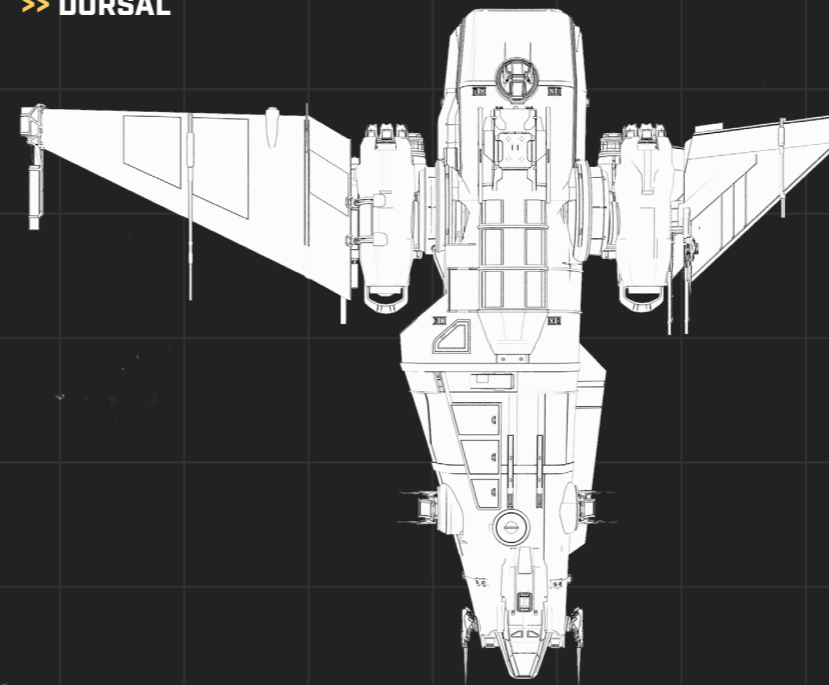

MAN THE HELM

With Drake's now-legendary perpendicular cockpit configuration, both you and your co-pilot enjoy unfettered visibility and maximum synergy. The patented articulated arm offers incredible ease-of-access, so you're always ready to jump into the action when the need arises.

BASIC STATS

LENGTH	55m
WIDTH	56m (flight) 27m (landed)
HEIGHT	31m (landed) 11m (without wings)
MASS	TBC
FLIGHT SPEED	TBC
SEATS (STATIONS)	4
CARGO CAPACITY	72 SCU

WEAPONS

HARD POINTS	2x S4 (S3 gimbal weapon) wing (left side)
	4x S5 (S4 gimbal weapon) front
TURRETS	2x turrets with S2 guns (side coverage)
	1x remote turret with S2 guns (rear coverage)
MISSILES	4x S4 Missile Rack (right wing)
	•2x S3 on each
COUNTERMEASURES	Chaff/Flare

PROPULSION

JUMP DRIVE	1x Medium
QUANTUM DRIVE	1x Medium
THRUSTERS	2x Name TBC (Main)
	12x Fixed mav TBC
POWER PLANT	2x Medium

HULL

ARMOR	1x Medium
LIFE SUPPORT	1x Medium
FUEL TANKS	2x Medium
QUANTUM FUEL TANK	2x Medium

>> STARBOARD

>> PORT

>> DORSAL

>> STERN

>> LATERAL

>> BOW

DRAKKE INTERPLANETARY

The models featured in this publication are approved for use in the UEE. Some items of equipment are available as extra-cost options only. Specifications correct at date of publish. For information on standard and optional equipment, please consult your local Dealer. Specifications, features and appearance are subject to revision during development.