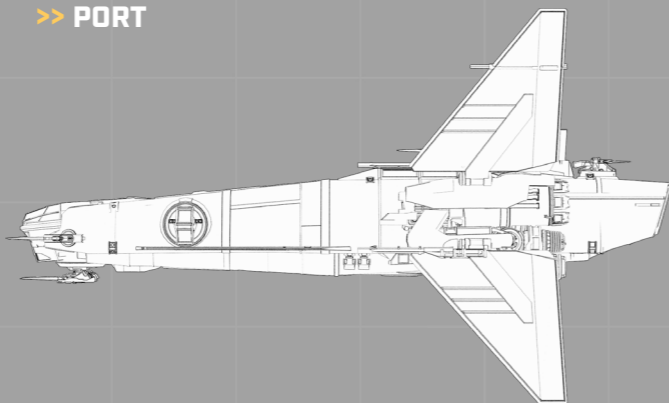

BASIC STATS

LENGTH	55m
WIDTH	56m (flight) 27m (landed)
HEIGHT	31m (landed) 11m (without wings)
MASS	TBC
FLIGHT SPEED	TBC
SEATS (STATIONS)	4
CARGO CAPACITY	72 SCU

WEAPONS

HARD POINTS	2x S4 (S3 gimbal weapon) wing (left side)
	4x S5 (S4 gimbal weapon) front
TURRETS	2x turrets with S2 guns (side coverage)
	1x remote turret with S2 guns (rear coverage)
MISSILES	4x S4 Missile Rack (right wing)
	•2x S3 on each
COUNTERMEASURES	Chaff/Flare

PROPULSION

JUMP DRIVE	1x Medium
QUANTUM DRIVE	1x Medium
THRUSTERS	2x Name TBC (Main)
	12x Fixed mav TBC
POWER PLANT	2x Medium

HULL

ARMOR	1x Medium
LIFE SUPPORT	1x Medium
FUEL TANKS	2x Medium
QUANTUM FUEL TANK	2x Medium

>> STARBOARD

>> PORT

>> DORSAL

>> STERN

>> LATERAL

>> BOW

DRAKKE INTERPLANETARY

The models featured in this publication are approved for use in the UEE. Some items of equipment are available as extra-cost options only. Specifications correct at date of publish. For information on standard and optional equipment, please consult your local Dealer. Specifications, features and appearance are subject to revision during development.