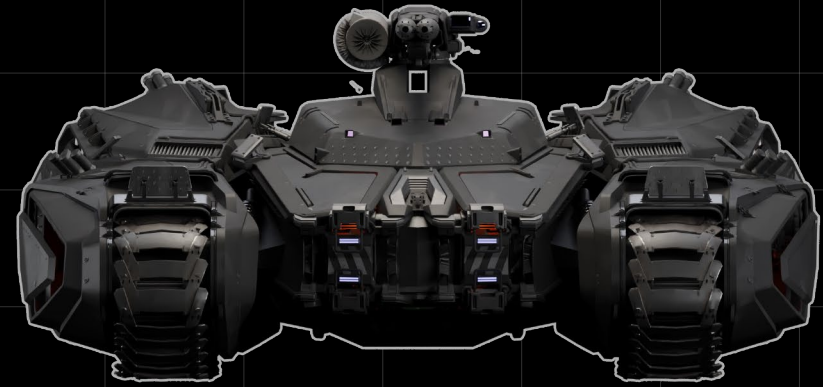

# TUMBRIL STORM

# SPECIFICATION

ROLE	Light Tank
MAX CREW	1
SEATS	1
LENGTH	10.5m
WIDTH	7.5m
HEIGHT	3.6m
FUEL TANKS	2x S1
LIFE SUPPORT	1x S0

POWER PLANT	1x S0
DRIVE UNIT	Treads
COOLERS	1x S0
BATTERY	1x S0

COMPUTERS	1x S0
RADAR	1x S0

TURRET	
DRIVER-CONTROLLED REMOTE	
TURRET: 1X S3 LASER REPEATER	